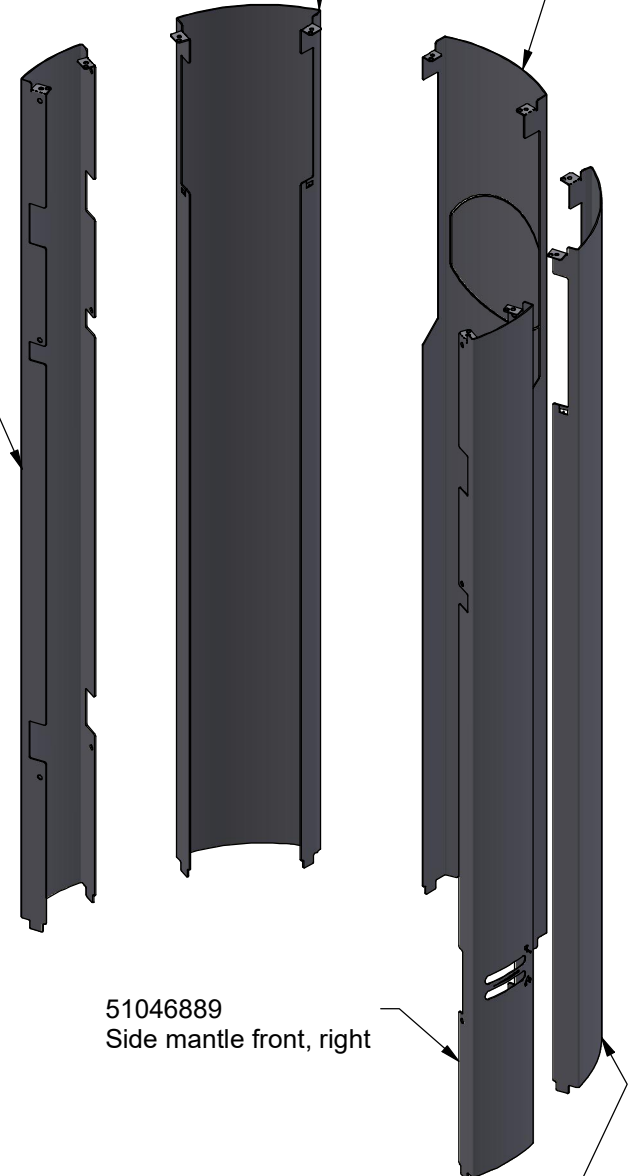

# SCAN 83 High Top, Spareparts.

51046855  
Cover plate

Handle  
51046877 black  
51046878 aluminium

51046849  
Gasket  
51046851  
Connecting piece

51061261  
Spare part kit,  
Locking mechanism

51046891  
Side mantle back, left

51046890  
Rear mantle