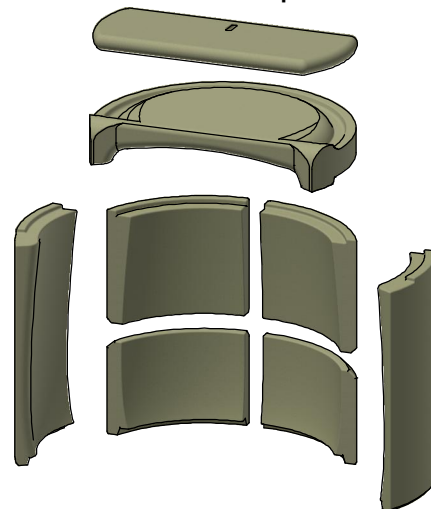

51046817  
Gas spring

51046819  
Gas spring fitting

51046799  
Cover plate front steel stove

51045366  
Top for revolving  
plate

51046798  
Front mantle bottom

51046815  
Cover plate front, soapstone

51046363  
Revolving plate

51046847  
Skamol fitting 1 pcs.

51046820  
Label indicator for  
air supply

# SCAN 83 High Top, Spareparts.

51046796  
Kit burn chamber plates

Ceramic tiles  
different colours

50046310  
Heat storage  
stones  
incl. fittings

50045978  
Soup stone top,  
top outlet

50045977  
Soup stone top  
rear outlet