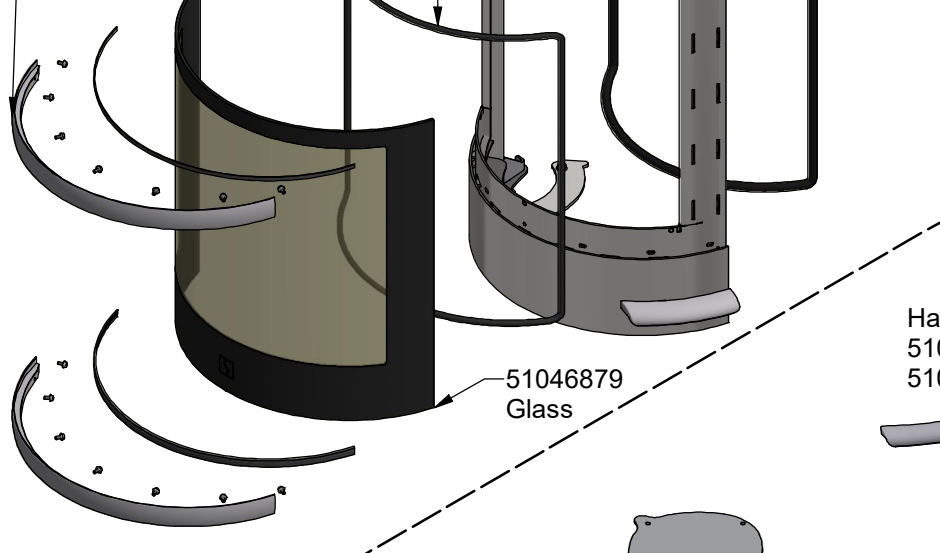

# SCAN 83 High Top, Spareparts.

## Door complete

51046885 black  
51046886 aluminium

Trims  
51046875 black  
51046876 aluminium  
incl. gasket

51046880  
Gasket glass type AF

51044383  
Gasket door type AD

## Damper handle kit.

51063388, Alu.  
51063390, Black.

Handle  
51046877 black  
51046878 aluminium

51046920  
Top plate  
incl. cover

**Top pl. cover**  
51059133 black  
51060951 white

51063275  
Closed combustion box  
incl. gasket

51046855  
Cover plate

Handle  
51046877 black  
51046878 aluminium

51046849  
Gasket  
51046851  
Connecting piece

51061261  
Spare part kit,  
Locking mechanism

51046891  
Side mantle back, left

51046890  
Rear mantle