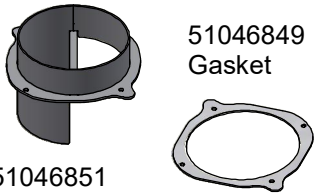

## Door complete

51046885 black  
51046886 aluminium

Trims  
51046875 black  
51046876 aluminium  
incl. gasket

51046880  
Gasket glass type AF

51044383  
Gasket door type AD

## Damper handle kit.

51063388, Alu.  
51063390, Black.

Handle  
51046877 black  
51046878 aluminium

51046920  
Top plate  
incl. cover

**Top pl. cover**  
51059133 black  
51060951 white

51063275  
Closed combustion box  
incl. gasket

51046855  
Cover plate

Handle  
51046877 black  
51046878 aluminium

51046849  
Gasket  
51046851  
Connecting piece

51061261  
Spare part kit,  
Locking mechanism

51046891  
Side mantle back, left

51046890  
Rear mantle