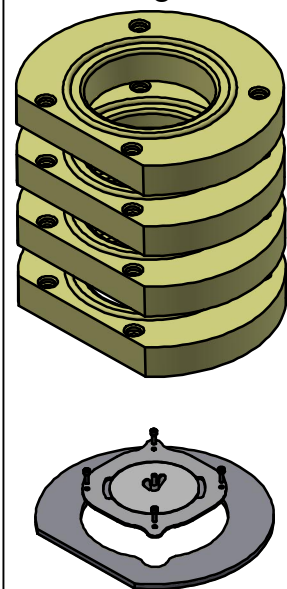

51046817  
Gas spring

51046819  
Gas spring fitting

51046799  
Cover plate front steel stove

51045366  
Top for revolving  
plate

51046798  
Front mantle bottom

51046815  
Cover plate front, soapstone

51046363  
Revolving plate

51046847  
Skamol fitting 1 pcs.

51046820  
Label indicator for  
air supply

# SCAN 83 High Top, Spareparts.

51046796  
Kit burn chamber plates

Ceramic tiles  
different colours

50046310  
Heat storage  
stones  
incl. fittings

50045978  
Soup stone top,  
top outlet

50045977  
Soup stone top  
rear outlet

Floor plates:

- 50046311 Small shaped floor plate, glass
- 50046312 Large floor plate, glass
- 50046313 Large shaped floor plate, glass
- 50046315 Small shaped floor plate for corner, glass
- 51046364 Small shaped floor plate, steel
- 51046366 Large floor plate, steel
- 51046365 Small shaped floor plate, corner, steel