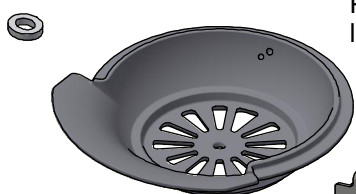

51046888  
Side mantle front, left

51046889  
Side mantle front, right

51046892  
Side mantle back, right

51046887  
Front mantle  
upper

51005837  
Upper part ridding grate

51046797  
Cast iron bottom incl.  
gasket

51046817  
Gas spring

51046819  
Gas spring fitting

51046799  
Cover plate front steel stove

51045366  
Top for revolving  
plate

51046798  
Front mantle bottom

51046815  
Cover plate front, soapstone

51046363  
Revolving plate