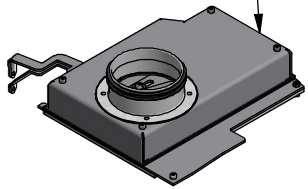

## Damper handle kit.

51063388, Alu.  
51063390, Black.

Handle  
51046877 black  
51046878 aluminium

51046920  
Top plate  
incl. cover

**Top pl. cover**  
51059133 black  
51060951 white

51063275  
Closed combustion box  
incl. gasket

51046855  
Cover plate

Handle  
51046877 black  
51046878 aluminium

51046849  
Gasket  
51046851  
Connecting piece

51061261  
Spare part kit,  
Locking mechanism

51046891  
Side mantle back, left

51046890  
Rear mantle