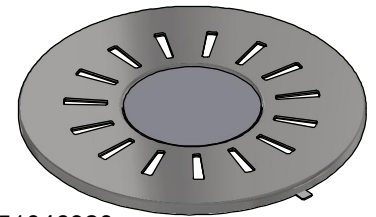

# SCAN 83 High Top, Spareparts.

## Door complete

51046885 black  
51046886 aluminium

Trims  
51046875 black  
51046876 aluminium  
incl. gasket

51046880  
Gasket glass type AF

51044383  
Gasket door type AD

## Damper handle kit.

51063388, Alu.  
51063390, Black.

Handle  
51046877 black  
51046878 aluminium

51046920  
Top plate  
incl. cover

**Top pl. cover**  
51059133 black  
51060951 white

51063275  
Closed combustion box  
incl. gasket

51046855  
Cover plate

Handle  
51046877 black  
51046878 aluminium

51046849  
Gasket  
51046851  
Connecting piece

51061261  
Spare part kit,  
Locking mechanism

51046891  
Side mantle back, left

51046890  
Rear mantle