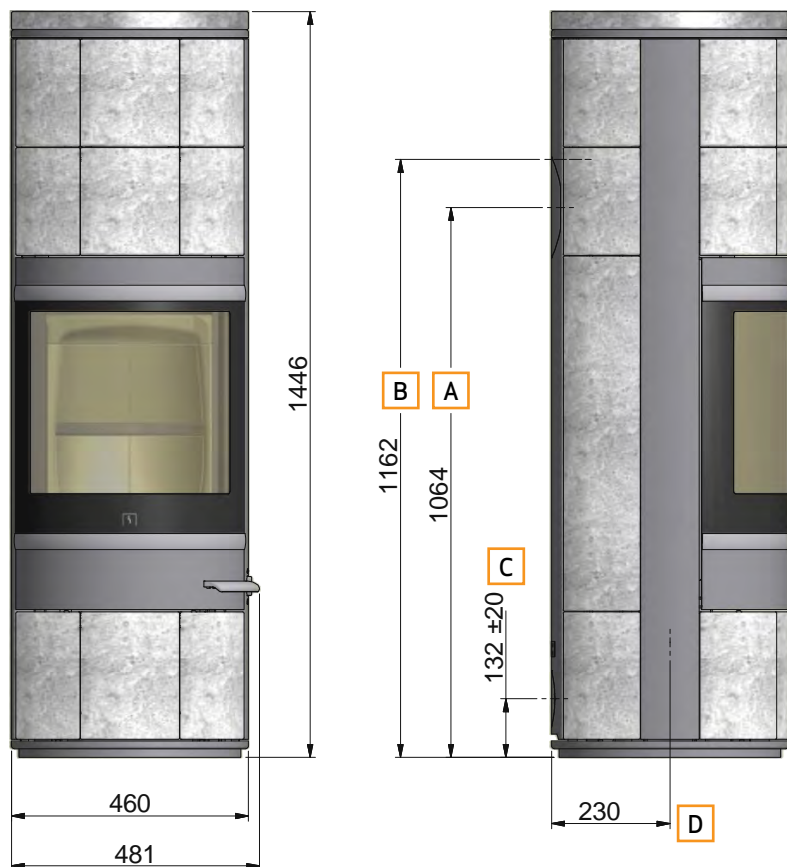

DIMENSION SKETCH SCAN 83-5 AND 83-6 (SOAPSTONES)

- A** Centre rear outlet
- B** Height to the beginning of the connecting piece at top outlet
- C** Centre of fresh air intake rear outlet
- D** Centre of fresh air intake bottom

All measurements are in millimeters

DIMENSION SKETCH SCAN 83-7 AND 83-8 MAXI (SOAPSTONES)

- A** Centre rear outlet
- B** Height to the beginning of the connecting piece at top outlet
- C** Centre of fresh air intake rear outlet
- D** Centre of fresh air intake bottom

All measurements are in millimeters