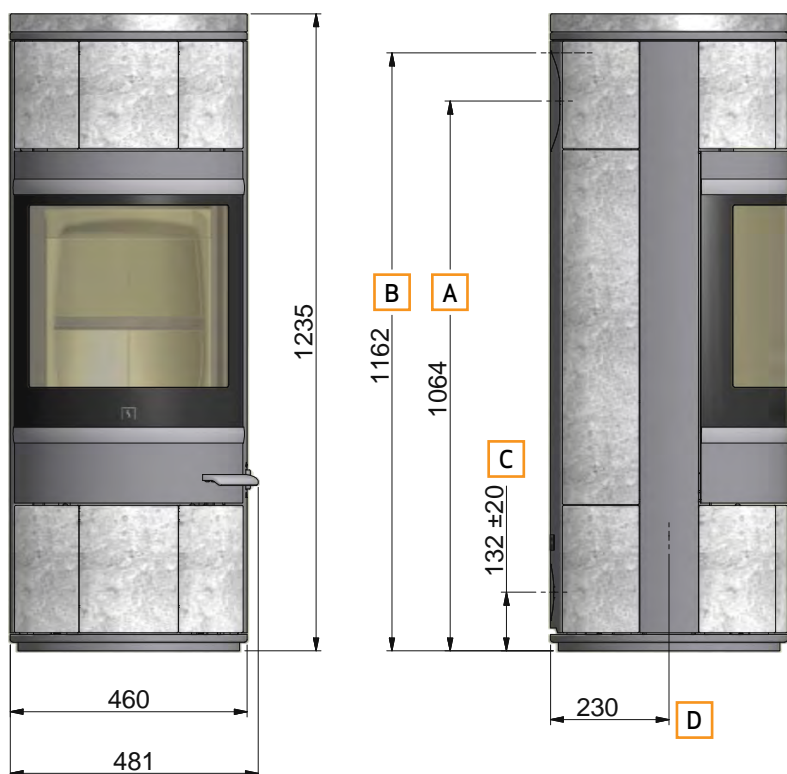

DIMENSION SKETCH SCAN 83-5 AND 83-6 (SOAPSTONES)

- A** Centre rear outlet
- B** Height to the beginning of the connecting piece at top outlet
- C** Centre of fresh air intake rear outlet
- D** Centre of fresh air intake bottom

All measurements are in millimeters

DIMENSION SKETCH SCAN 83-7 AND 83-8 MAXI (SOAPSTONES)

- A** Centre rear outlet
- B** Height to the beginning of the connecting piece at top outlet
- C** Centre of fresh air intake rear outlet
- D** Centre of fresh air intake bottom

All measurements are in millimeters